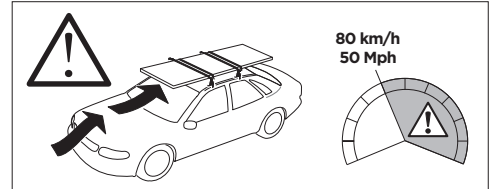

1

Kit 145285

HONDA Fit, 5-dr Hatchback, 14-20 / *15-20

HONDA Jazz, 5-dr Hatchback, 14-20

*North America

ISO 11154-E

 THULE WingBar Evo	 THULE WingBar Edge	 THULE WingBar	 THULE SquareBar Evo	Evo X (scale)	Edge X (scale)
HONDA Fit, 5-dr Hatchback, 14-20 / *15-20				29	C
HONDA Jazz, 5-dr Hatchback, 14-20				29	C