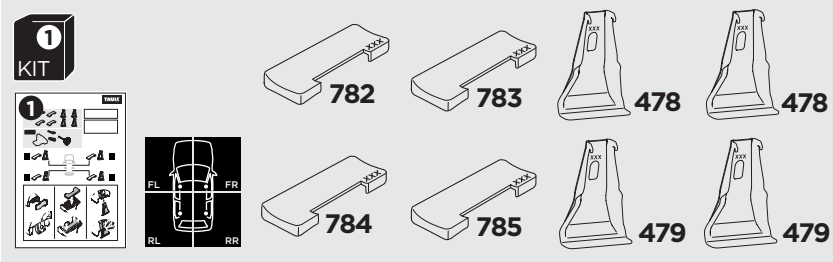

1

Kit 145285

HONDA Fit, 5-dr Hatchback, 14-20 / *15-20

HONDA Jazz, 5-dr Hatchback, 14-20

*North America

ISO 11154-E

 THULE WingBar Evo	 THULE WingBar Edge	 THULE WingBar	 THULE SquareBar Evo	Evo X (scale)	Edge X (scale)
HONDA Fit, 5-dr Hatchback, 14-20 / *15-20				29	C
HONDA Jazz, 5-dr Hatchback, 14-20				29	C

 THULE ProBar Evo	 THULE SlideBar Evo			X (mm/inch)	
HONDA Fit, 5-dr Hatchback, 14-20 / *15-20				941 mm / 37"	
HONDA Jazz, 5-dr Hatchback, 14-20				941 mm / 37"	

 THULE WingBar Evo	 THULE WingBar Edge	 THULE WingBar	 THULE SquareBar Evo	Evo Y (scale)	Edge Y (scale)
HONDA Fit, 5-dr Hatchback, 14-20 / *15-20				19	E
HONDA Jazz, 5-dr Hatchback, 14-20				19	E

 THULE ProBar Evo	 THULE SlideBar Evo			Y (mm/inch)	
HONDA Fit, 5-dr Hatchback, 14-20 / *15-20				841 mm / 33 1/8"	
HONDA Jazz, 5-dr Hatchback, 14-20				841 mm / 33 1/8"	

	W (mm/inch)	Z (mm/inch)
HONDA Fit, 5-dr Hatchback, 14-20 / *15-20	700 mm / 27 1/2"	310 mm / 12 1/4"
HONDA Jazz, 5-dr Hatchback, 14-20	700 mm / 27 1/2"	310 mm / 12 1/4"