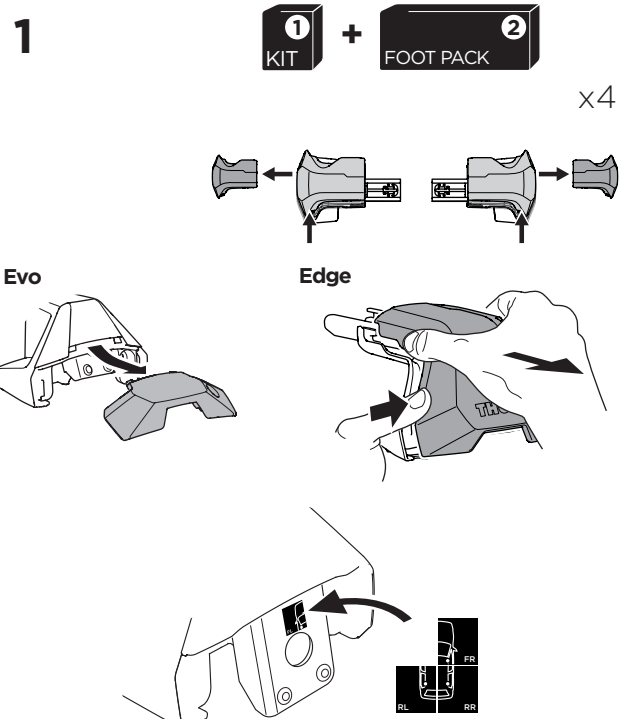

1

Kit 145285

HONDA Fit, 5-dr Hatchback, 14-20 / *15-20

HONDA Jazz, 5-dr Hatchback, 14-20

*North America

ISO 11154-E

 THULE WingBar Evo	 THULE WingBar Edge	 THULE WingBar	 THULE SquareBar Evo	Evo X (scale)	Edge X (scale)
HONDA Fit, 5-dr Hatchback, 14-20 / *15-20				29	C
HONDA Jazz, 5-dr Hatchback, 14-20				29	C

 THULE ProBar Evo	 THULE SlideBar Evo			X (mm/inch)	
HONDA Fit, 5-dr Hatchback, 14-20 / *15-20				941 mm / 37"	
HONDA Jazz, 5-dr Hatchback, 14-20				941 mm / 37"	

 THULE WingBar Evo	 THULE WingBar Edge	 THULE WingBar	 THULE SquareBar Evo	Evo Y (scale)	Edge Y (scale)
HONDA Fit, 5-dr Hatchback, 14-20 / *15-20				19	E
HONDA Jazz, 5-dr Hatchback, 14-20				19	E

 THULE ProBar Evo	 THULE SlideBar Evo			Y (mm/inch)	
HONDA Fit, 5-dr Hatchback, 14-20 / *15-20				841 mm / 33 1/8"	
HONDA Jazz, 5-dr Hatchback, 14-20				841 mm / 33 1/8"	

	W (mm/inch)	Z (mm/inch)
HONDA Fit, 5-dr Hatchback, 14-20 / *15-20	700 mm / 27 1/2"	310 mm / 12 1/4"
HONDA Jazz, 5-dr Hatchback, 14-20	700 mm / 27 1/2"	310 mm / 12 1/4"