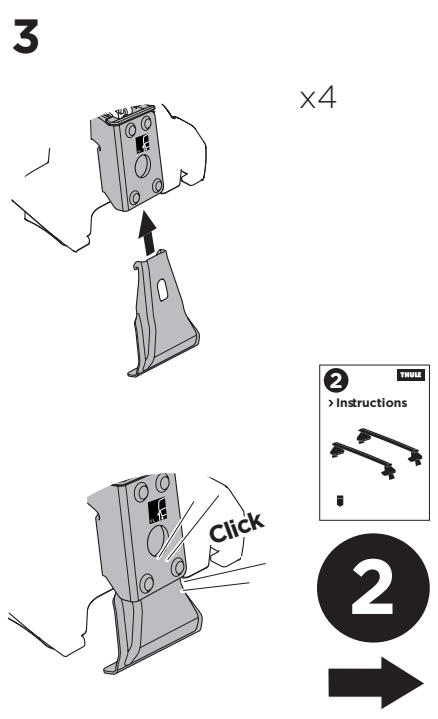

1

Kit 145285

HONDA Fit, 5-dr Hatchback, 14-20 / *15-20

HONDA Jazz, 5-dr Hatchback, 14-20

*North America

ISO 11154-E

 THULE WingBar Evo	 THULE WingBar Edge	 THULE WingBar	 THULE SquareBar Evo	Evo X (scale)	Edge X (scale)
HONDA Fit, 5-dr Hatchback, 14-20 / *15-20				29	C
HONDA Jazz, 5-dr Hatchback, 14-20				29	C

 THULE ProBar Evo	 THULE SlideBar Evo			X (mm/inch)	
HONDA Fit, 5-dr Hatchback, 14-20 / *15-20				941 mm / 37"	
HONDA Jazz, 5-dr Hatchback, 14-20				941 mm / 37"	

 THULE WingBar Evo	 THULE WingBar Edge	 THULE WingBar	 THULE SquareBar Evo	Evo Y (scale)	Edge Y (scale)
HONDA Fit, 5-dr Hatchback, 14-20 / *15-20				19	E
HONDA Jazz, 5-dr Hatchback, 14-20				19	E

 THULE ProBar Evo	 THULE SlideBar Evo			Y (mm/inch)	
HONDA Fit, 5-dr Hatchback, 14-20 / *15-20				841 mm / 33 1/8"	
HONDA Jazz, 5-dr Hatchback, 14-20				841 mm / 33 1/8"	

	W (mm/inch)	Z (mm/inch)
HONDA Fit, 5-dr Hatchback, 14-20 / *15-20	700 mm / 27 1/2"	310 mm / 12 1/4"
HONDA Jazz, 5-dr Hatchback, 14-20	700 mm / 27 1/2"	310 mm / 12 1/4"