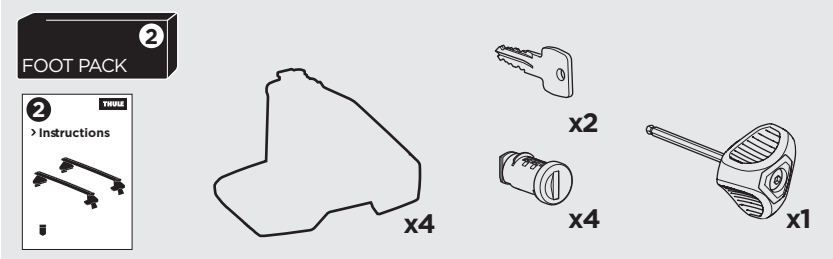

1

Kit 145285

HONDA Fit, 5-dr Hatchback, 14-20 / *15-20

HONDA Jazz, 5-dr Hatchback, 14-20

*North America

ISO 11154-E

 THULE WingBar Evo	 THULE WingBar Edge	 THULE WingBar	 THULE SquareBar Evo	Evo X (scale)	Edge X (scale)
HONDA Fit, 5-dr Hatchback, 14-20 / *15-20				29	C
HONDA Jazz, 5-dr Hatchback, 14-20				29	C

 THULE ProBar Evo	 THULE SlideBar Evo			X (mm/inch)	
HONDA Fit, 5-dr Hatchback, 14-20 / *15-20				941 mm / 37"	
HONDA Jazz, 5-dr Hatchback, 14-20				941 mm / 37"	

 THULE WingBar Evo	 THULE WingBar Edge	 THULE WingBar	 THULE SquareBar Evo	Evo Y (scale)	Edge Y (scale)
HONDA Fit, 5-dr Hatchback, 14-20 / *15-20				19	E
HONDA Jazz, 5-dr Hatchback, 14-20				19	E

 THULE ProBar Evo	 THULE SlideBar Evo			Y (mm/inch)	
HONDA Fit, 5-dr Hatchback, 14-20 / *15-20				841 mm / 33 1/8"	
HONDA Jazz, 5-dr Hatchback, 14-20				841 mm / 33 1/8"	

	W (mm/inch)	Z (mm/inch)
HONDA Fit, 5-dr Hatchback, 14-20 / *15-20	700 mm / 27 1/2"	310 mm / 12 1/4"
HONDA Jazz, 5-dr Hatchback, 14-20	700 mm / 27 1/2"	310 mm / 12 1/4"