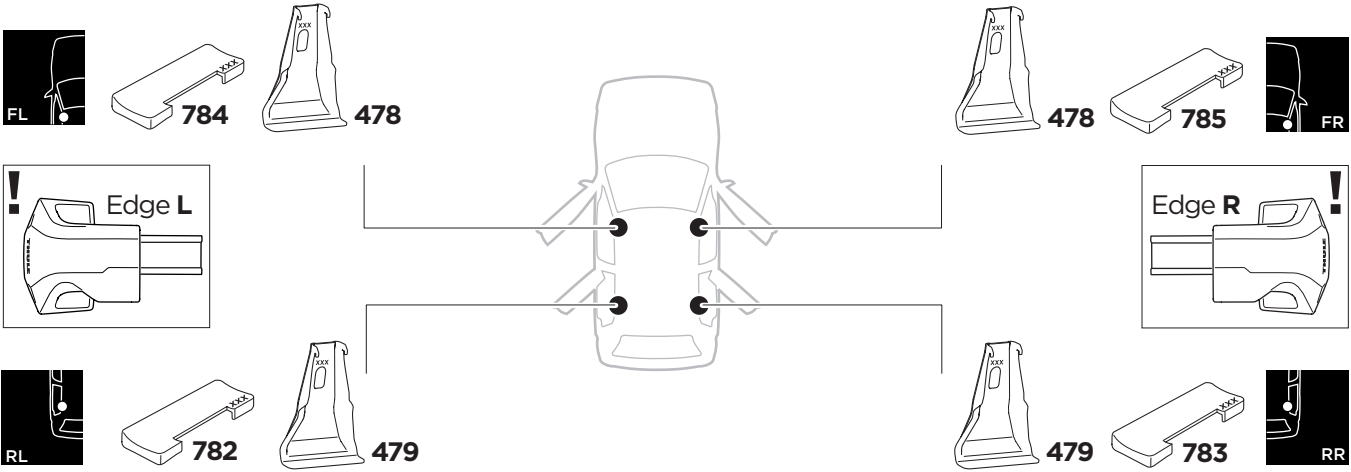

1

Kit 145285

HONDA Fit, 5-dr Hatchback, 14-20 / *15-20

HONDA Jazz, 5-dr Hatchback, 14-20

*North America

ISO 11154-E

 THULE WingBar Evo	 THULE WingBar Edge	 THULE WingBar	 THULE SquareBar Evo	Evo X (scale)	Edge X (scale)
HONDA Fit, 5-dr Hatchback, 14-20 / *15-20				29	C
HONDA Jazz, 5-dr Hatchback, 14-20				29	C

 THULE ProBar Evo	 THULE SlideBar Evo			X (mm/inch)	
HONDA Fit, 5-dr Hatchback, 14-20 / *15-20				941 mm / 37"	
HONDA Jazz, 5-dr Hatchback, 14-20				941 mm / 37"	

 THULE WingBar Evo	 THULE WingBar Edge	 THULE WingBar	 THULE SquareBar Evo	Evo Y (scale)	Edge Y (scale)
HONDA Fit, 5-dr Hatchback, 14-20 / *15-20				19	E
HONDA Jazz, 5-dr Hatchback, 14-20				19	E

 THULE ProBar Evo	 THULE SlideBar Evo			Y (mm/inch)	
HONDA Fit, 5-dr Hatchback, 14-20 / *15-20				841 mm / 33 1/8"	
HONDA Jazz, 5-dr Hatchback, 14-20				841 mm / 33 1/8"	

	W (mm/inch)	Z (mm/inch)
HONDA Fit, 5-dr Hatchback, 14-20 / *15-20	700 mm / 27 1/2"	310 mm / 12 1/4"
HONDA Jazz, 5-dr Hatchback, 14-20	700 mm / 27 1/2"	310 mm / 12 1/4"