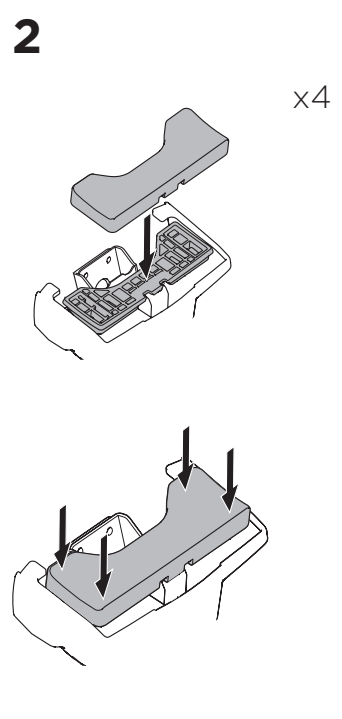

1

Kit 145285

HONDA Fit, 5-dr Hatchback, 14-20 / *15-20

HONDA Jazz, 5-dr Hatchback, 14-20

*North America

ISO 11154-E

 THULE WingBar Evo	 THULE WingBar Edge	 THULE WingBar	 THULE SquareBar Evo	Evo X (scale)	Edge X (scale)
HONDA Fit, 5-dr Hatchback, 14-20 / *15-20				29	C
HONDA Jazz, 5-dr Hatchback, 14-20				29	C

 THULE ProBar Evo	 THULE SlideBar Evo			X (mm/inch)	
HONDA Fit, 5-dr Hatchback, 14-20 / *15-20				941 mm / 37"	
HONDA Jazz, 5-dr Hatchback, 14-20				941 mm / 37"	

 THULE WingBar Evo	 THULE WingBar Edge	 THULE WingBar	 THULE SquareBar Evo	Evo Y (scale)	Edge Y (scale)
HONDA Fit, 5-dr Hatchback, 14-20 / *15-20				19	E
HONDA Jazz, 5-dr Hatchback, 14-20				19	E

 THULE ProBar Evo	 THULE SlideBar Evo			Y (mm/inch)	
HONDA Fit, 5-dr Hatchback, 14-20 / *15-20				841 mm / 33 1/8"	
HONDA Jazz, 5-dr Hatchback, 14-20				841 mm / 33 1/8"	

	W (mm/inch)	Z (mm/inch)
HONDA Fit, 5-dr Hatchback, 14-20 / *15-20	700 mm / 27 1/2"	310 mm / 12 1/4"
HONDA Jazz, 5-dr Hatchback, 14-20	700 mm / 27 1/2"	310 mm / 12 1/4"